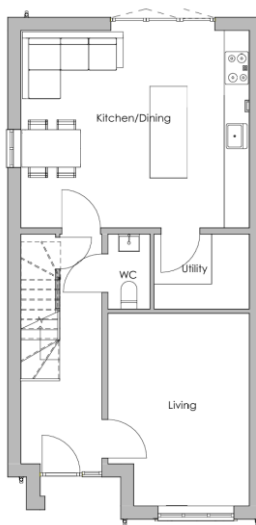

# The Alderley

4 Bedroom, Semi Detached

**Kitchen/Dining**

5455mm x 4755mm

17' 9" x 15' 5"

**Living**

3575mm x 4030mm

11' 7" x 13' 2"

**Utility**

2275mm x 1800mm

7' 5" x 5' 9"

**Bedroom 2**

4070mm x 2740mm

13' 4" x 9' 1"

**Bedroom 3**

3140mm x 3095mm

10' 4" x 10' 2"

**Bedroom 4**

2910mm x 2240mm

9' 5" x 7' 4"

**Study**

2400mm x 1880mm

8' 5" x 6' 2"

**Master Bedroom**

3500mm x 3030mm

11' 5" x 10' 0"