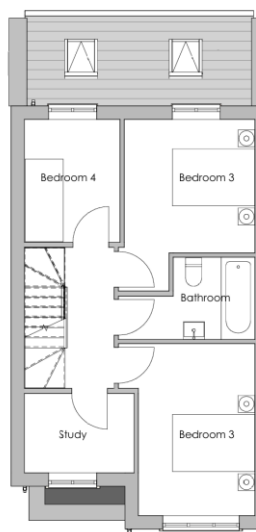

# The Alderley

4 Bedroom, Semi Detached

**Kitchen/Dining**

5455mm x 4755mm

17' 9" x 15' 5"

**Living**

3575mm x 4030mm

11' 7" x 13' 2"

**Utility**

2275mm x 1800mm

7' 5" x 5' 9"

**Bedroom 2**

4070mm x 2740mm

13' 4" x 9' 1"

**Bedroom 3**

3140mm x 3095mm

10' 4" x 10' 2"

**Bedroom 4**

2910mm x 2240mm

9' 5" x 7' 4"

**Study**

2400mm x 1880mm

8' 5" x 6' 2"

**Master Bedroom**

3500mm x 3030mm

11' 5" x 10' 0"