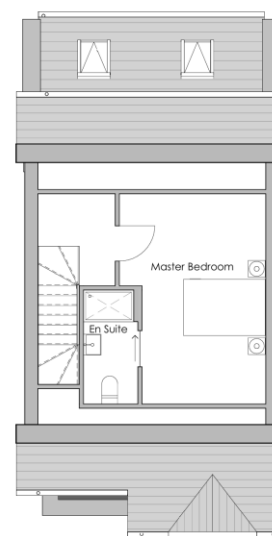

# The Alderley

4 Bedroom, Semi Detached

**Kitchen/Dining**

5455mm x 4755mm

17' 9" x 15' 5"

**Living**

3575mm x 4030mm

11' 7" x 13' 2"

**Utility**

2275mm x 1800mm

7' 5" x 5' 9"

**Bedroom 2**

4070mm x 2740mm

13' 4" x 9' 1"

**Bedroom 3**

3140mm x 3095mm

10' 4" x 10' 2"

**Bedroom 4**

2910mm x 2240mm

9' 5" x 7' 4"

**Study**

2400mm x 1880mm

8' 5" x 6' 2"

**Master Bedroom**

3500mm x 3030mm

11' 5" x 10' 0"