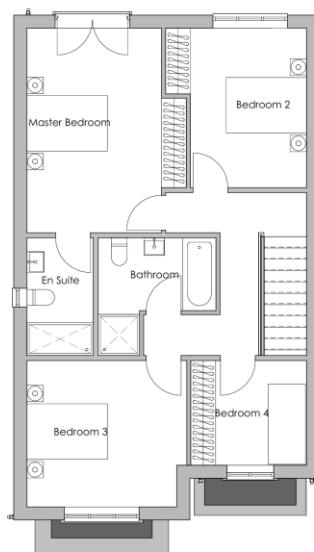

# The Didsbury

4 Bedroom, Detached

**Living**  
430mm x 544mm  
14'4" x 17'8"

**Utility**  
3290mm x 1800mm  
10'8" x 5'9"

**Kitchen/Living**  
6785mm x 4920mm  
22'3" x 16'1"

**Master Bedroom**  
4920mm x 3670mm  
16'3" x 12'7"

**Bedroom 2**  
3675mm x 3420mm  
12'7" x 11'2"

**Bedroom 3**  
3880mm x 3555mm  
12'7" x 11'7"

**Bedroom 4**  
2545mm x 2810mm  
8'3" x 9'2"