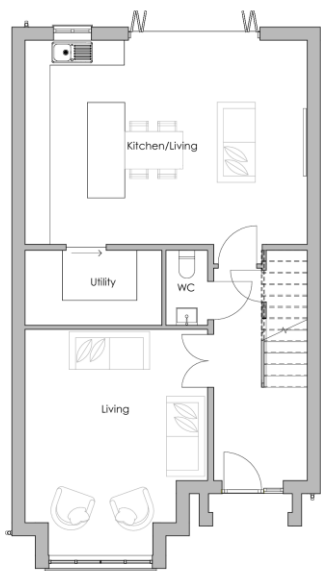

# The Didsbury

4 Bedroom, Detached

**Living**  
430mm x 544mm  
14'4" x 17'8"

**Utility**  
3290mm x 1800mm  
10'8" x 5'9"

**Kitchen/Living**  
6785mm x 4920mm  
22'3" x 16'1"

**Master Bedroom**  
4920mm x 3670mm  
16'3" x 12'7"

**Bedroom 2**  
3675mm x 3420mm  
12'7" x 11'2"

**Bedroom 3**  
3880mm x 3555mm  
12'7" x 11'7"

**Bedroom 4**  
2545mm x 2810mm  
8'3" x 9'2"